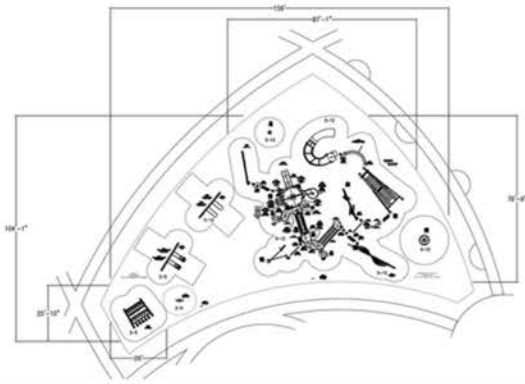

Play Structures:

- Climbing frames
- Slides
- Swings
- Interactive play panels

Shade Structures:

- Canopies
- Pergolas
- Picnic shelters

Safety and Accessibility Features:

- Rubberized safety surfacing
- Accessible ramps
- Inclusive play equipment

Seating and Landscaping:

- Benches
- Picnic tables
- Landscaping and plantings

Plans for the Playground

This section includes space for renders and plans of the playground, providing a visual representation of the proposed project. The plans will showcase the layout, design, and features of the playground, helping sponsors understand the scope and vision of the initiative.